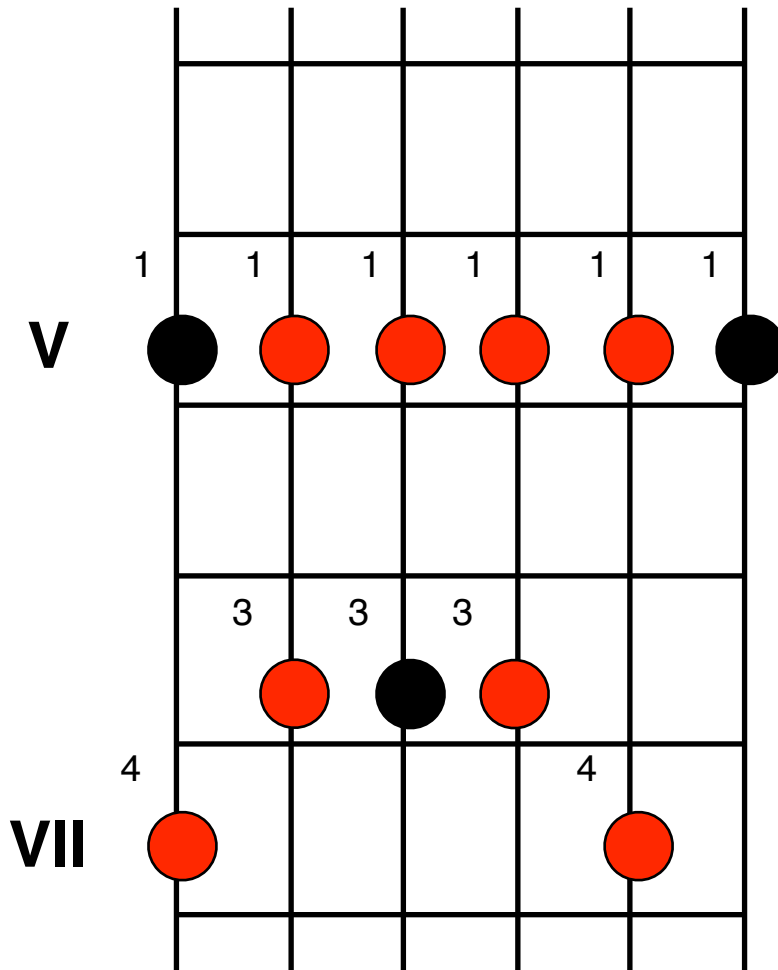

The Minor Pentatonic Scale

davejonesguitar.co.uk

The diagram above shows position 1 of the minor pentatonic scale. This is a very important scale and essential to learn.

The scale shown is the A minor pentatonic scale. The black dots show the root notes [letter name] of the scale, the red dots show the other notes in the scale.

The roman numerals at the side show the fret numbers. This is a movable scale form. The table below shows all the root notes on the E string.

The 'spelling' of the minor pentatonic scale is:- 1 b3 4 5 b7 8